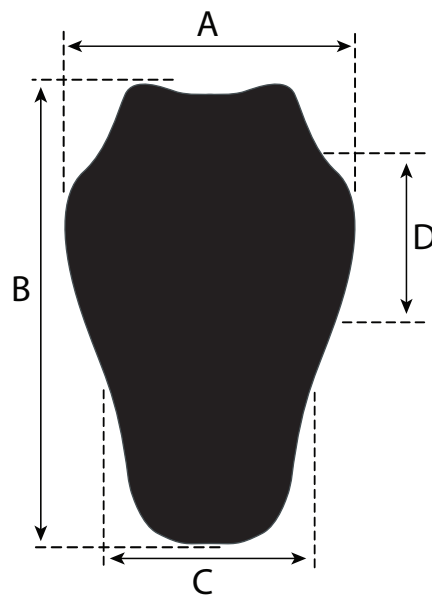

PROJECT CODE: **AFT20_168M PROTECTORS CE**
PRODUCT CODE: **0024617**
DESCRIPTION: **PROTECTOR CE SF 851FB LEV.2**
SIZE RANGE: *******

	A	B	C	D
M	27	39	17	18
L	29	42	19	20
XL	32	50	20	24

Measurements in cm